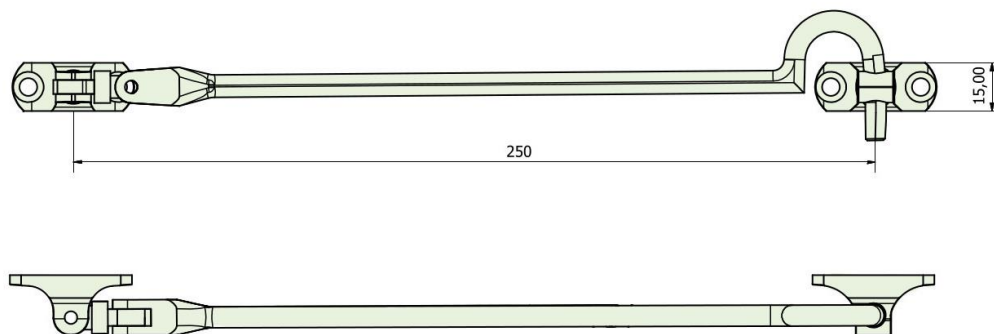

## PRODUCT FEATURES & TECHNICAL INFORMATION

- A traditional 250mm silent cabin hook & eye
- Design allows vertical or horizontal fixing of the eye which enables fixing to the door frame leg for both traditional and slim-line profiles
- Suitable for M5 countersunk fixing screws
- Available in several finishes or matching RAL finish on request
- Complimentary window and door furniture available for suited look

B393 Silent Cabin Hook & Eye

B393250

Dimensions